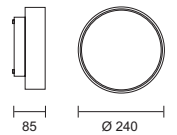

Cleo square small

4500.1.140 18W 230V E27

code lamp details

Cleo square large

4500.2.140 2 x 23W 230V E27

code lamp details

Cleo round small

4500.3.140 18W 230V E27

code lamp details

Cleo round large

4500.4.175 23W 230V E27