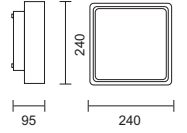

- Outdoor bulkheads
- Body made in ABS with opal polycarbonate diffuser
- Available with an E27 base for compact fluorescent lamps
- Can be installed on normally flammable surfaces
- Class 2
- IP 65

code lamp details

Cleo square small

4500.1.140 18W 230V E27

code lamp details

Cleo square large

4500.2.140 2 x 23W 230V E27

code lamp details

Cleo round small

4500.3.140 18W 230V E27

code lamp details

Cleo round large

4500.4.175 23W 230V E27