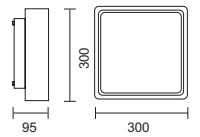

Cleo square small

4500.1.140 18W 230V E27

code lamp details

Cleo square large

4500.2.140 2 x 23W 230V E27

code lamp details

Cleo round small

4500.3.140 18W 230V E27

code lamp details

Cleo round large

4500.4.175 23W 230V E27