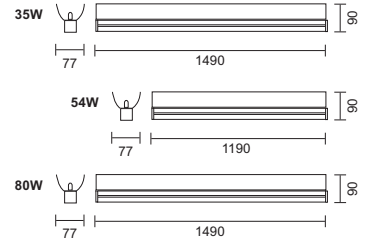

code lamp details
Suspension kit
ZU/1000

code lamp details

Aluwing - Complete Aluwing sets

Exclude wing reflector, end caps and diffuser

- 3986.135.05** 1 x 35W 230V G5
- 3986.154.05** 1 x 54W 230V G5
- 3986.180.05** 1 x 80W 230V G5
- 3986.254.05** 2 x 54W 230V G5
- 3986.280.05** 2 x 80W 230V G5