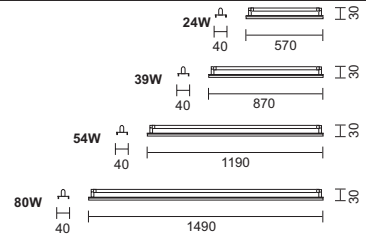

05
Natural
Anodised

code lamp details

Aluwing trunking - Available in various lengths

- **3986.1.2000** 2m
- **3986.1.3000** 3m
- **3986.1.4000** 4m
- **3986.1.5000** 5m

code lamp details

Aluwing wing - single light (T5)

- **3986.2.128** 1 x 28W 230V G5
- **3986.2.135** 1 x 35W 230V G5
- **3986.2.154** 1 x 54W 230V G5
- **3986.2.180** 1 x 80W 230V G5

Aluwing wing - double light (T5)

- **3986.2.228** 2 x 28W 230V G5
- **3986.2.235** 2 x 35W 230V G5
- **3986.2.254** 2 x 54W 230V G5
- **3986.2.280** 2 x 80W 230V G5

Includes integral electronic ballast

code lamp details

Aluwing batten - single light (T5)

- **3984.1.05** 1 x 24W 230V G5
- **3984.3.05** 1 x 39W 230V G5
- **3984.5.05** 1 x 54W 230V G5
- **3984.7.05** 1 x 80W 230V G5

Dimmable batten single light (T5)

- **3984.1.05D** 1 x 24W 230V G5
- **3984.3.05D** 1 x 39W 230V G5
- **3984.5.05D** 1 x 54W 230V G5
- **3984.7.05D** 1 x 80W 230V G5

Includes integral electronic ballast

code lamp details

Aluwing batten - double light (T5)

- **3984.2.05** 2 x 24W 230V G5
- **3984.4.05** 2 x 39W 230V G5
- **3984.6.05** 2 x 54W 230V G5
- **3984.8.05** 2 x 80W 230V G5

Dimmable batten double light (T5)

- **3984.2.05D** 2 x 24W 230V G5
- **3984.4.05D** 2 x 39W 230V G5
- **3984.6.05D** 2 x 54W 230V G5
- **3984.8.05D** 2 x 80W 230V G5

Includes integral electronic ballast