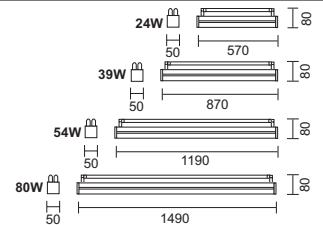

code lamp details

Alubat - Complete seamless Alubat sets

- **3985.1.05** 1 x 24W 230V G5
- **3985.3.05** 1 x 39W 230V G5
- **3985.5.05** 1 x 54W 230V G5

Dimmable option

- **3985.1.05D** 1 x 24W 230V G5
- **3985.3.05D** 1 x 39W 230V G5
- **3985.5.05D** 1 x 54W 230V G5

Includes integral electronic ballast