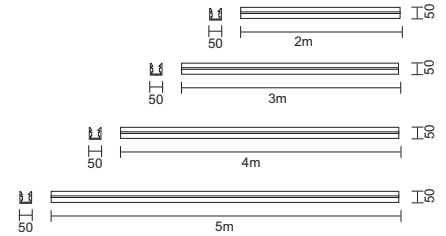

- Can be installed on flammable surfaces
- Class 1
- IP20

05
Natural
Anodised

code lamp details

Aluwing trunking - Available in various lengths

- 3986.1.2000** 2m
- 3986.1.3000** 3m
- 3986.1.4000** 4m
- 3986.1.5000** 5m