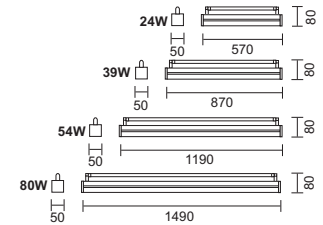

code lamp details

Alubat - Complete Alubat sets double light

- **3984.2.05** 2 x 24W 230V G5
- **3984.4.05** 2 x 39W 230V G5
- **3984.6.05** 2 x 54W 230V G5

Dimmable option

- **3984.2.05D** 2 x 24W 230V G5
- **3984.4.05D** 2 x 39W 230V G5
- **3984.6.05D** 2 x 54W 230V G5
- **3984.8.05D** 2 x 80W 230V G5

Includes integral electronic ballast