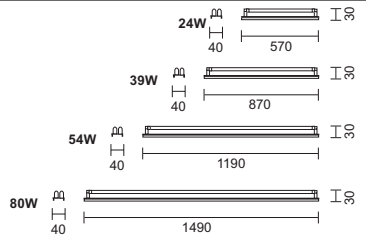

Dimmable batten double light (T5)

- **3984.2.05D** 2 x 24W 230V G5
- **3984.4.05D** 2 x 39W 230V G5
- **3984.6.05D** 2 x 54W 230V G5
- **3984.8.05D** 2 x 80W 230V G5

Includes integral electronic ballast