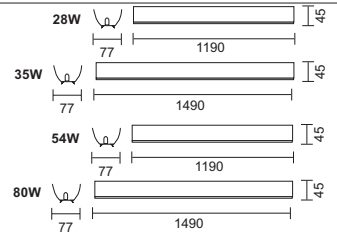

05
Natural
Anodised

code lamp details

Aluwing trunking - Available in various lengths

- **3986.1.2000** 2m
- **3986.1.3000** 3m
- **3986.1.4000** 4m
- **3986.1.5000** 5m

code lamp details

Aluwing wing - single light (T5)

- **3986.2.128** 1 x 28W 230V G5
- **3986.2.135** 1 x 35W 230V G5
- **3986.2.154** 1 x 54W 230V G5
- **3986.2.180** 1 x 80W 230V G5

Aluwing wing - double light (T5)

- **3986.2.228** 2 x 28W 230V G5
- **3986.2.235** 2 x 35W 230V G5
- **3986.2.254** 2 x 54W 230V G5
- **3986.2.280** 2 x 80W 230V G5

Includes integral electronic ballast

code lamp details

Aluwing batten - single light (T5)

- **3984.1.05** 1 x 24W 230V G5
- **3984.3.05** 1 x 39W 230V G5
- **3984.5.05** 1 x 54W 230V G5
- **3984.7.05** 1 x 80W 230V G5

Dimmable batten single light (T5)

- **3984.1.05D** 1 x 24W 230V G5
- **3984.3.05D** 1 x 39W 230V G5
- **3984.5.05D** 1 x 54W 230V G5
- **3984.7.05D** 1 x 80W 230V G5

Includes integral electronic ballast

code lamp details

Aluwing batten - double light (T5)

- **3984.2.05** 2 x 24W 230V G5
- **3984.4.05** 2 x 39W 230V G5
- **3984.6.05** 2 x 54W 230V G5
- **3984.8.05** 2 x 80W 230V G5

Dimmable batten double light (T5)

- **3984.2.05D** 2 x 24W 230V G5
- **3984.4.05D** 2 x 39W 230V G5
- **3984.6.05D** 2 x 54W 230V G5
- **3984.8.05D** 2 x 80W 230V G5

Includes integral electronic ballast