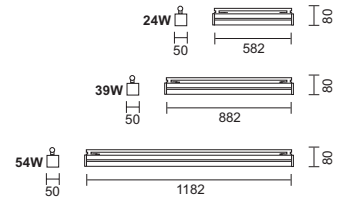

Add +/-5mm each side for end caps if used.