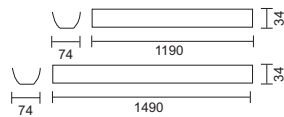

code lamp details
Suspension kit
ZU/1000