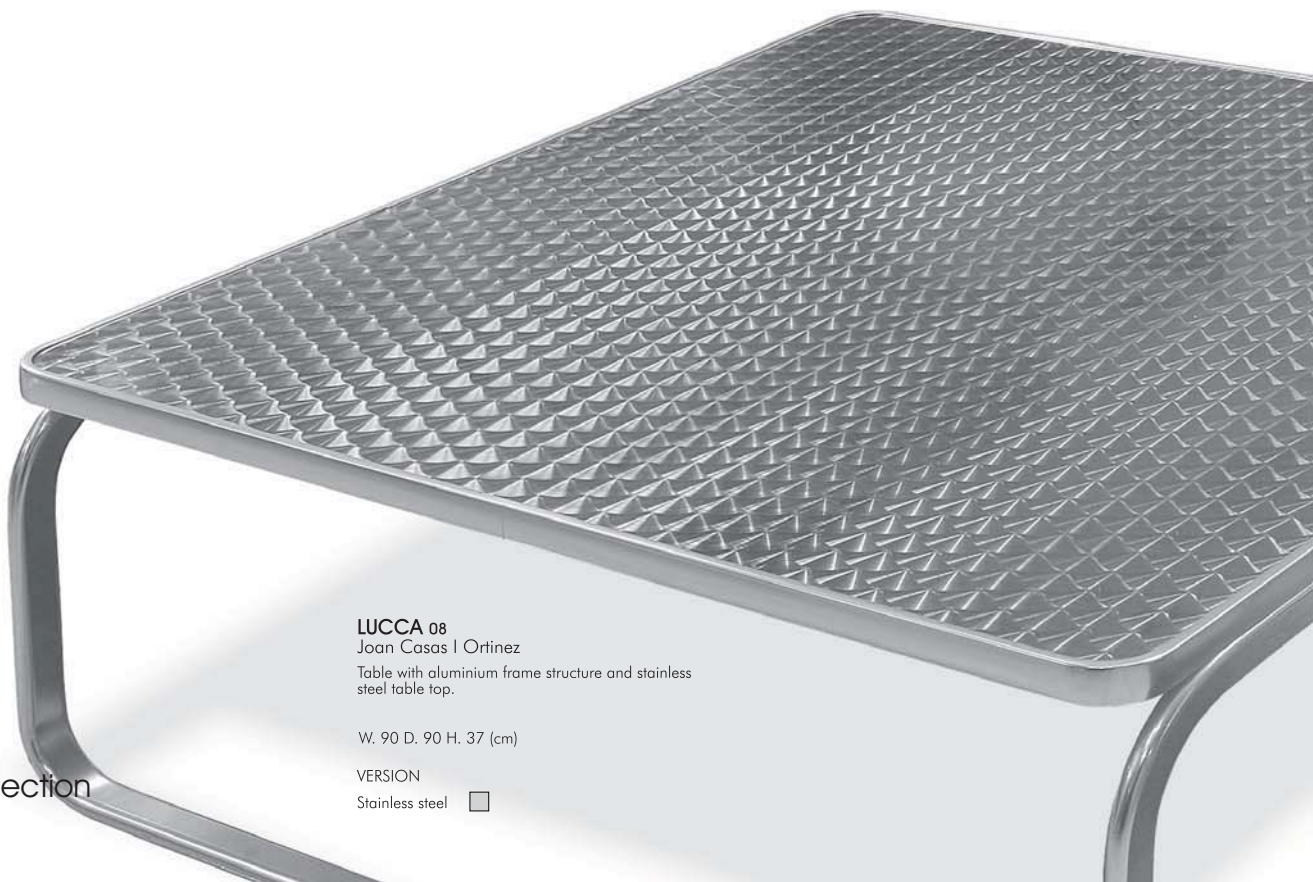

LUCCA 07
Joan Casas | Ortinez
Small table with aluminium frame structure and stainless steel table top.

W. 50 D. 50 H. 44.5 (cm)

VERSION

Stainless steel

LUCCA 08
Joan Casas | Ortinez
Table with aluminium frame structure and stainless steel table top.

W. 90 D. 90 H. 37 (cm)

VERSION

Stainless steel